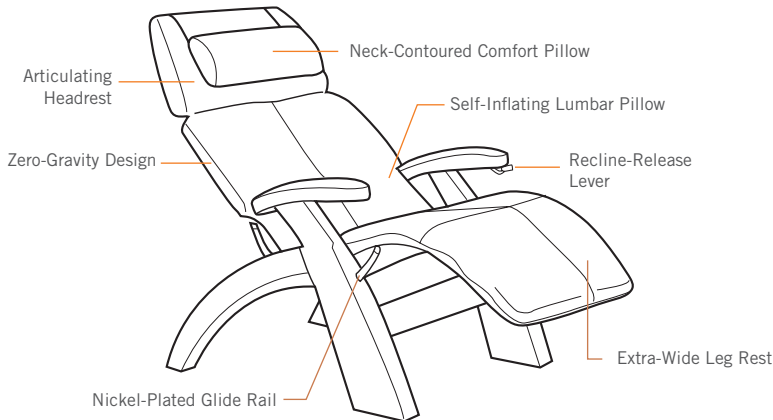

Classic Manual

Zero-Gravity Recliner

PC-6

Perfect is a word that's often overused—but sometimes, it's the perfect description.

The Human Touch® Perfect Chair® PC-6 Zero-Gravity Recliner artfully blends the best of aesthetics, technology and wellness in a seating experience that transcends the highest standards of comfort. With the simple adjustment of a lever, the easy-glide recline system eases the body into a virtually weightless position as it elevates the legs above the heart and relieves weight from the spine. This remarkable chair—inspired by the zero-gravity chaise developed by NASA to support astronauts during their ascent into orbit—relieves the soreness, tension and fatigue caused by the earth's constant gravitational pull. And the PC-6's fixed-form seating position ensures maximum ergonomic posture at all recline angles, consistent with physician-recommended sitting posture.

Beyond function, the PC-6 fits your sense of design as comfortably as it fits your body. With numerous color combinations of genuine leather, plush SöfSuede® and solid renewable plantation-grown parawood, this remarkable chair complements even the most sophisticated room décor—perfectly.

More Features for More Comfort

FEATURES:

- Exclusive nickel-plated glide rail ensures smooth recline motion
- Articulating headrest allows you to customize the optimum angle of comfort, maximizing neck support at any recline angle
- Tapered headrest and footrest offer a sleek design
- Luxurious aniline-dyed premium leather, supple bonded leather, or plush velvety SöfSuede®
- Built-in, self-inflating lumbar pillow allows customizable support

EASY-GLIDE RECLINE SYSTEM

With the simple adjustment of a lever, quickly and smoothly ease back the Perfect Chair to position your body in a state of virtual weightlessness for welcomed relief from gravity's adverse affects. Reclines all the way to a 170-degree position.