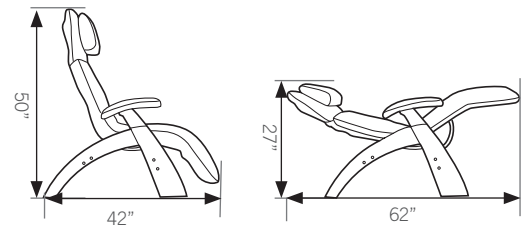

DIMENSIONS

BASE, FINISH

- PC-100-100-003 (Maple)
- PC-100-100-004 (Walnut)
- PC-100-100-002 (Dark Walnut)

PAD SET

- PC-PAD-500-044 (Ivory Bonded Leather)
- PC-PAD-500-045 (Cashew Bonded Leather)
- PC-PAD-500-049 (Red Bonded Leather)
- PC-PAD-500-042 (Espresso Bonded Leather)
- PC-PAD-500-043 (Black Bonded Leather)
- PC-PAD-500-046 (Cognac Premium Leather)
- PC-PAD-500-047 (Espresso Premium Leather)
- PC-PAD-500-048 (Black Premium Leather)
- PC-PAD-500-041 (Cashew SöfSuede®)

3-Year Limited Warranty

The weight is over.

The Perfect Chair is expertly engineered and crafted to defy gravity's adverse effects, placing the body in a position to restore its natural wellness. Incorporating only the finest designer materials and finishes, it's also pretty easy on the eyes.

EASY-GLIDE RECLINE SYSTEM

With the simple adjustment of a lever, quickly and smoothly ease back the Perfect Chair to position your body in a state of virtual weightlessness for welcomed relief from gravity's adverse affects. Reclines all the way to a 170-degree position.

SOLID WOOD BASE

Using only 100% renewable, plantation-grown solid parawood, highly trained Human Touch master woodworkers hand-carve and hand-finish the signature balanced curves supporting the Perfect Chair. As one of the strongest woods on earth, the *Havea Brasiliensis* (rubber tree) ensures durability and beauty for years of use. Choose from three attractive finishes.

RUGGED FRAME AND RAILS

The high-tensile-strength steel body frame is powder-coated with a durable and protective surface that ensures a long life free from rust and discoloration. And the graceful, nickel-plated glide rail ensures smooth recline motion.

SUITS YOUR STYLE

Adorned with beautiful French triple-stitch patterns, the single-pad-set construction is a seamless blend of opulence, quality, and old-world craftsmanship. Available in a variety of colors in premium or bonded leather, or SöfSuede® upholstery.